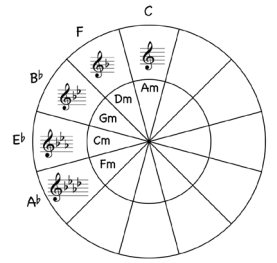

# F Minor (Melodic) Scales Practice Sheet 1

1) Write the notes of the the scale on the piano keys.

Ascending

Descending

2) Fill in the notes of the scale in ascending and descending order.

3) Complete the scale and add in the accidentals.

4) Complete the scale and write in the key signature.