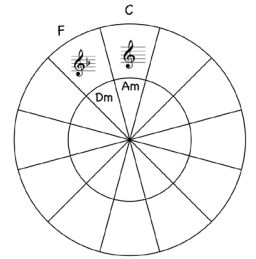

# D Minor (Melodic) Scales Practice Sheet 1

1) Write the notes of the the scale on the piano keys.

Ascending

Descending

2) Fill in the notes of the scale in ascending and descending order.

3) Complete the scale and add in the accidentals.

4) Complete the scale and write in the key signature.