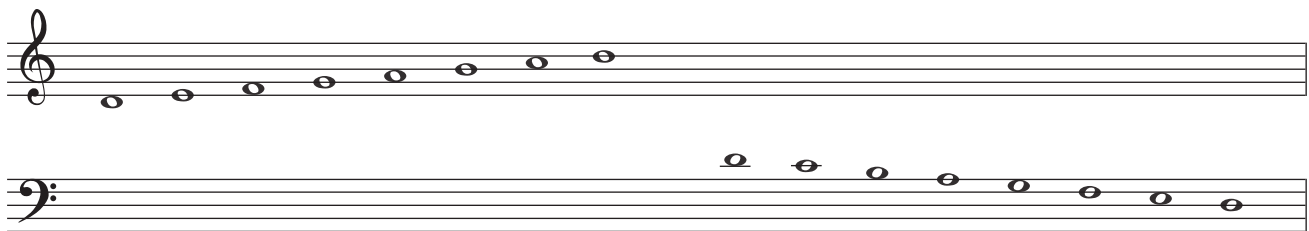

# D Minor (Melodic) Scales Practice Sheet 1

1) Write the notes of the the scale on the piano keys.

Ascending

Descending

2) Fill in the notes of the scale in ascending and descending order.

3) Complete the scale and add in the accidentals.

4) Complete the scale and write in the key signature.