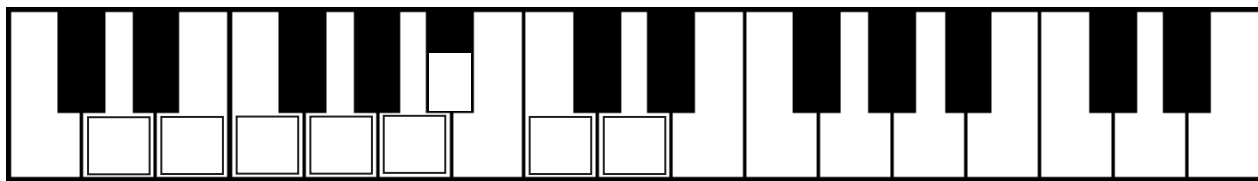

# D Minor (Melodic) Scales Practice Sheet 1

1) Write the notes of the the scale on the piano keys.

Ascending

Descending

2) Fill in the notes of the scale in ascending and descending order.

3) Complete the scale and add in the accidentals.