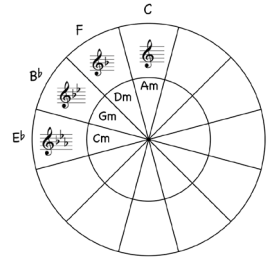

C Minor (Melodic) Scales Practice Sheet 1

1) Write the notes of the the scale on the piano keys.

Ascending

Descending

2) Fill in the notes of the scale in ascending and descending order.

3) Complete the scale and add in the accidentals.

4) Complete the scale and write in the key signature.