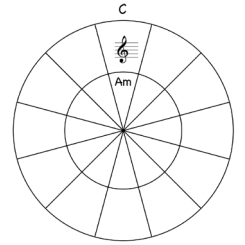

# A Minor (Melodic) Scales Practice Sheet 1

1) Write the notes of the the scale on the piano keys.

Ascending

Descending

2) Fill in the notes of the scale in ascending and descending order.

3) Complete the scale and add in the accidentals.

4) Complete the scale and write in the key signature.